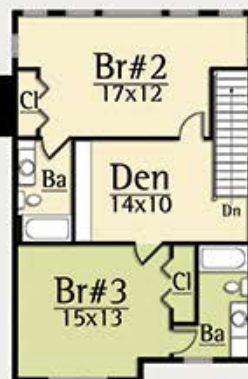

DULCIMER

MODERN FARMHOUSE

2,751 total square feet

3 Br, 3.5 Bath

The Dulcimer's humble origins began in the Appalachian mountains as a musical instrument to lift the spirits of the early Scotch-Irish mountain settlers.

Today, the Dulcimer home design by MossCreek follows in its namesake's footsteps, perfectly at home in any mountain or natural setting.

The Dulcimer features a glass entrance gallery, open plan living, large view glass in the Great Rm, three generous master suites, and an upper level Den.

On the exterior, the Dulcimer features generous outdoor living with a fireplace.

For quick getaways, or long term living, the Dulcimer is ideally suited for living for just about any natural setting.

MOSSCREEK

MODERN HOME DESIGN

www.MossCreekModern.com - 800.737.2166