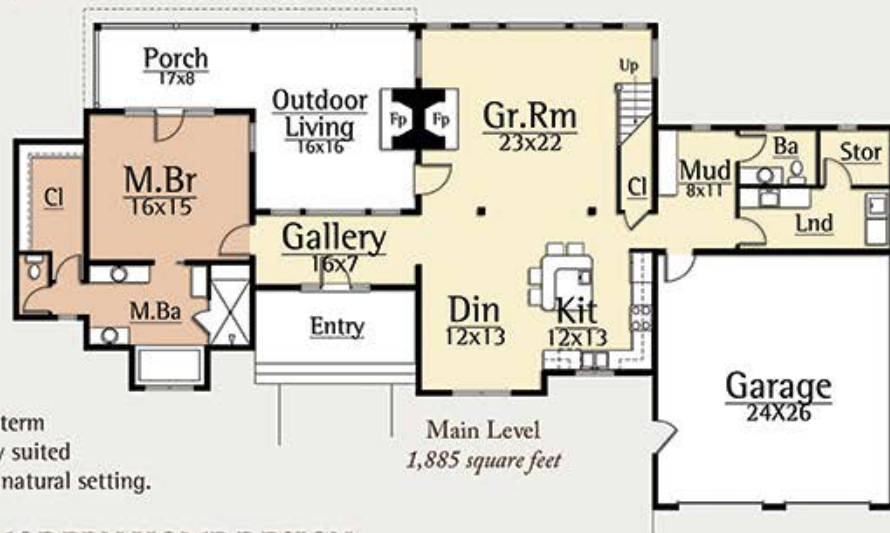

DULCIMER

MODERN FARMHOUSE

2,751 total square feet

3 Br, 3.5 Bath

The Dulcimer's humble origins began in the Appalachian mountains as a musical instrument to lift the spirits of the early Scotch-Irish mountain settlers.

Today, the Dulcimer home design by MossCreek follows in its namesake's footsteps, perfectly at home in any mountain or natural setting.

The Dulcimer features a glass entrance gallery, open plan living, large view glass in the Great Rm, three generous master suites, and an upper level Den.

On the exterior, the Dulcimer features generous outdoor living with a fireplace.

For quick getaways, or long term living, the Dulcimer is ideally suited for living for just about any natural setting.

Upper Level
866 square feet

Main Level
1,885 square feet

MOSSCREEK

MODERN HOME DESIGN

www.MossCreekModern.com - 800.737.2166